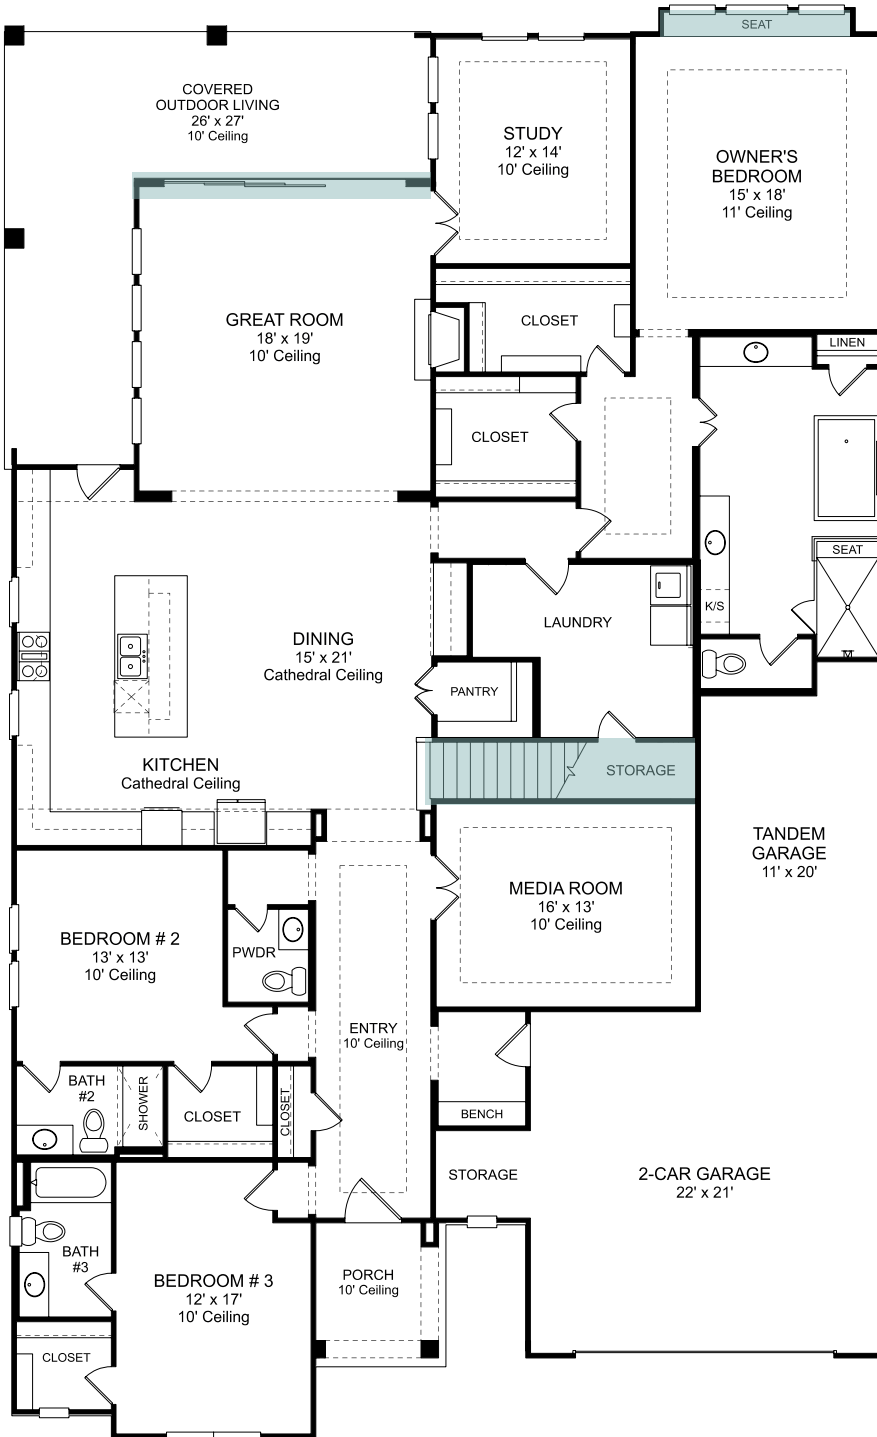

## **281 Pearland Dr | 5531/A**

4,050 sq ft - 2 Story - 4 Beds - 4.5 Baths - Study - Media Room  
Gamerroom - Unfinished Storage - 3 Car Tandem Garage

**281 Pearland Dr | 5531/A**

4,050 sq ft - 2 Story - 4 Beds - 4.5 Baths - Study - Media Room - Gameroom - Unfinished Storage - 3 Car Tandem Garage | **Options Added:** Sliding Glass Door - Owner's Box Window  
Second Floor Gameroom W/ Bedroom#4/Bath #4

**FIRST FLOOR**

**SECOND FLOOR**