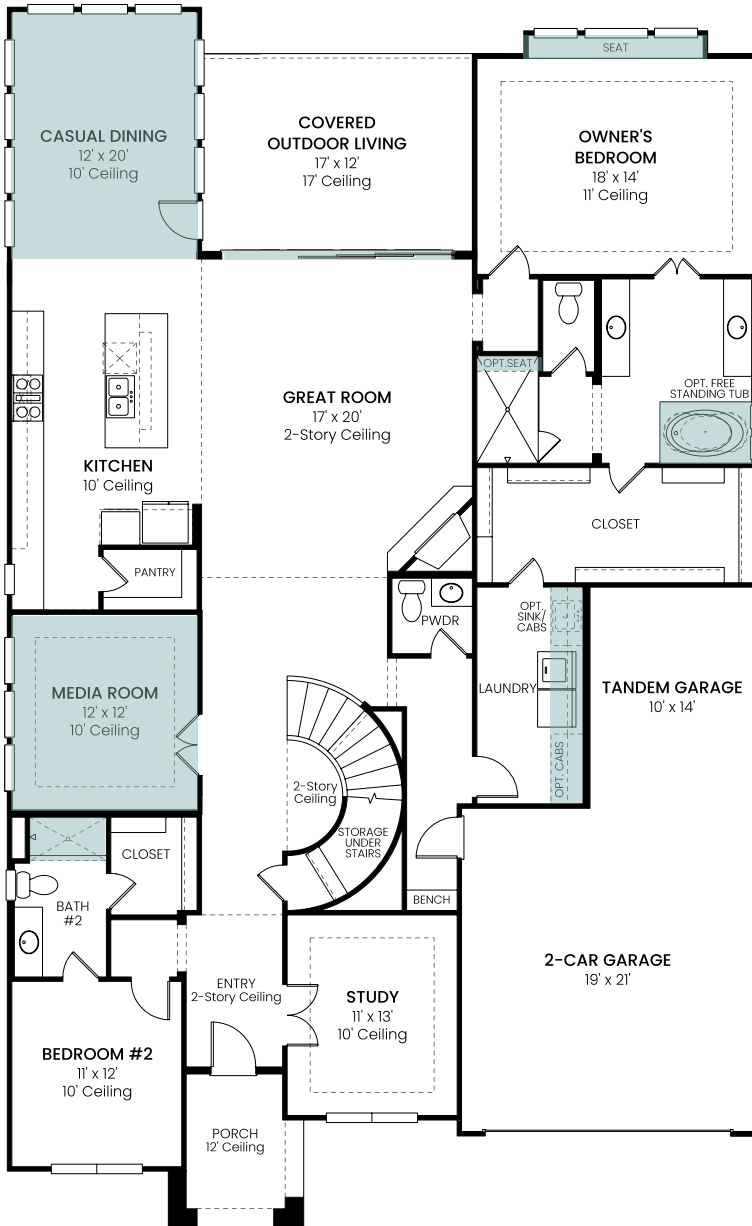

**220 Nightfall Dr | 5042 B**

4,501 sq ft - 2 Story - 5 Beds - 5.5 Baths - Study - Media Room - Gameroom - 3 Car Tandem Garage

**Options Added:** Extended Casual Dining - Sliding Glass Door - Owner's Window Seat

Owner's Free Standing Tub - Laundry Room Cabinets & Sink - Bath #2 Shower

Upstairs Media Room & Bed/Bath #5

**FIRST FLOOR**

**SECOND FLOOR**