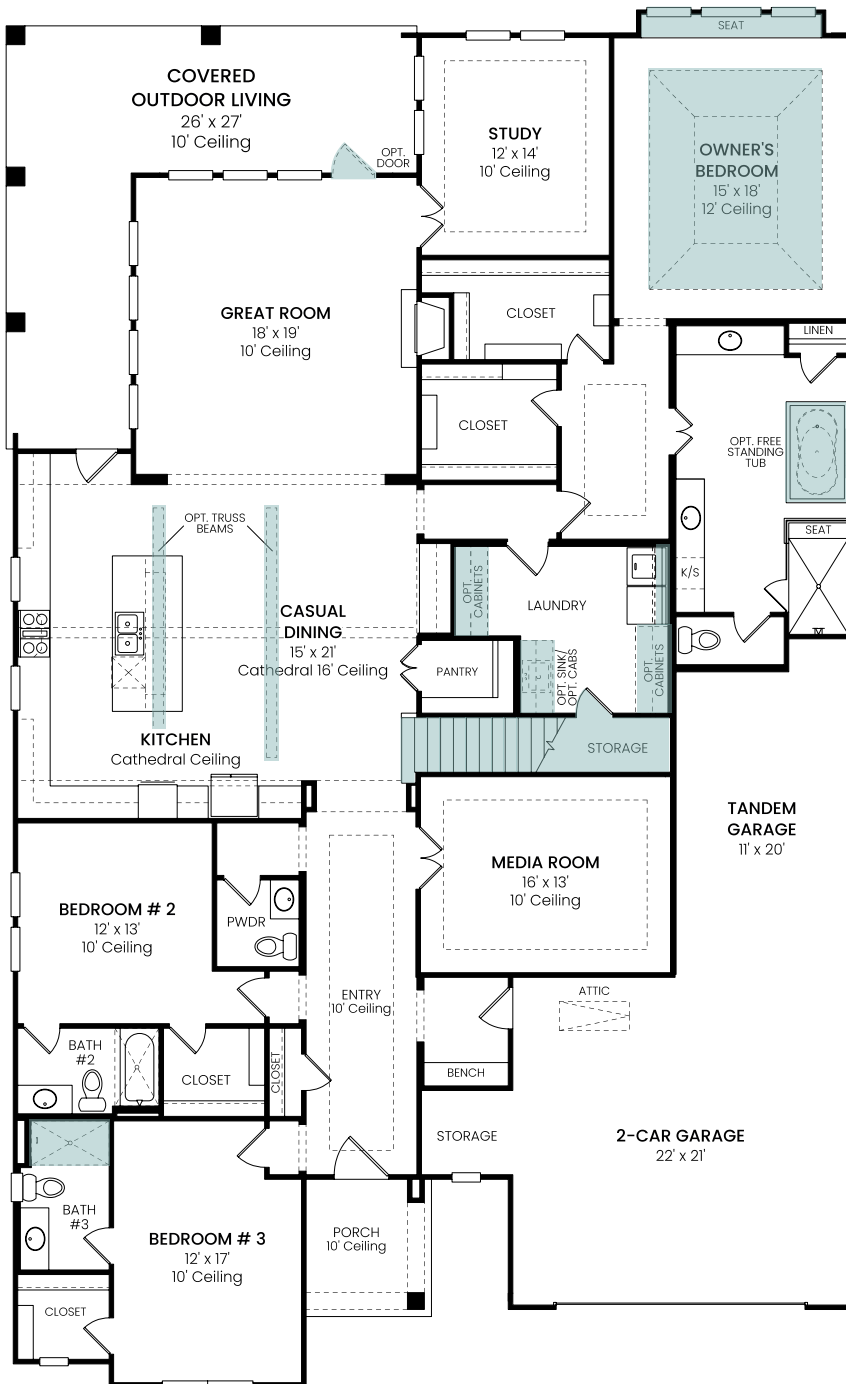

3400 Ponderosa Rd | 5531 C

4,048 sq ft - 2 Story - 4 Beds - 4.5 Baths - Study - Media Room - Bonus Room - 3 Car Tandem Garage

Options Added: Owner's Window Seat - Owner's Vaulted Ceiling - Laundry Room Cabinets & Sink
Shower in Bath #3 - Upstairs Bonus Room/ Bedroom #4/Bath #4

FIRST FLOOR

SECOND FLOOR

All information is deemed reliable as of publication date but not guaranteed and remains subject to change daily without notice including, but not limited to base price, availability, incentives, floor plans, standard specifications, options, assessments and fees, planned amenities, conceptual artists' renderings and community development plans. Price(s) shown do not reflect lot premiums, upgrades and options. Site maps, elevation renderings and marketing plans are not to scale and all dimensions are approximate. Please see a Community Sales Manager and visit www.traditionhomes.com for details. © 2022, Tradition Homes, LLC. All rights reserved.

CABINET HARDWARE

FAUCET

SINK

GREAT ROOM FIREPLACE SELECTION

POWDER BATH DOWN

CABINET HARDWARE

COUNTERTOP

CABINETS