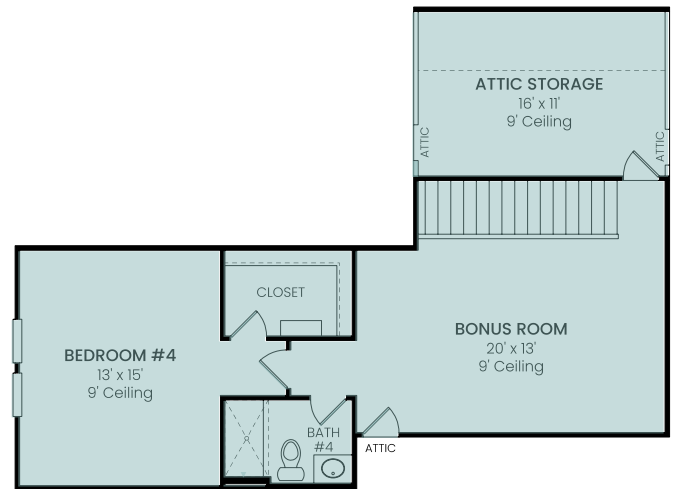

All information is deemed reliable as of publication date but not guaranteed and remains subject to change daily without notice including, but not limited to base price, availability, incentives, floor plans, standard specifications, options, assessments and fees, planned amenities, conceptual artists' renderings and community development plans. Price(s) shown do not reflect lot premiums, upgrades and options. Site maps, elevation renderings and marketing plans are not to scale and all dimensions are approximate. Please see a Community Sales Manager and visit www.traditionhomes.com for details. © 2022, Tradition Homes, LLC. All rights reserved.

The Tradition Continues

TRADITIONHOMES.COM